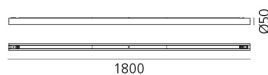

# Alphabet of light system - Wall/Ceiling - Linear - 1800 mm - 3500K - Intermediate - Powered

BIG - Bjarke Ingels Group

IP20   Dimmerable: 

## LUMINAIRE

- Watt: **33W**
- Delivered lumens output: **2977lm**
- CCT: **3500K**
- Efficiency: **80%**
- Efficacy: **90.21lm/W**
- CRI: **80**
- Dimmable Typology: **Push & APP,Push/DALI**

## Notes

Max 10 m for each power unit (10 m in one direction or 5 m in both directions). Ceiling rose with power supply for each group. (depending on the power supply chosen, the product could be APP Compatible). DALI dimming possible for the entire system or for groups of modules powered by the same driver.

## DIMENSIONS

- Length: **cm 179**