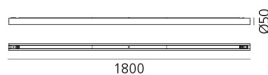

# Alphabet of light system - Wall/Ceiling - Linear - 1800 mm - 3500K - Intermediate - Powered - Semi-Recessed

BIG - Bjarke Ingels Group

IP20   Dimmerable: 

## LUMINAIRE

- Watt: **33W**
- Delivered lumens output: **2977lm**
- CCT: **3500K**
- Efficiency: **80%**
- Efficacy: **90.21lm/W**
- CRI: **80**
- Dimmable Typology: **Push & APP,Push/DALI**

## Notes

Max 10 m for each power unit (10 m in one direction or 5 m in both directions). Ceiling rose with power supply for each group. (depending on the power supply chosen, the product could be APP Compatible). DALI dimming possible for the entire system or for groups of modules powered by the same driver.

## DIMENSIONS

- Length: **cm 179**