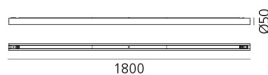

# Alphabet of light system - Wall/Ceiling - Linear - 1800 mm - 3500K - Terminal - Not powered

BIG - Bjarke Ingels Group

IP20   Dimmerable: 

## LUMINAIRE

- Watt: **33W**
- Delivered lumens output: **2977lm**
- CCT: **3500K**
- Efficiency: **80%**
- Efficacy: **90.21lm/W**
- CRI: **80**
- Dimmable Typology: **Push & APP,Push/DALI**

## Notes

Max 10 m for each power unit (10 m in one direction or 5 m in both directions). Ceiling rose with power supply for each group. (depending on the power supply chosen, the product could be APP Compatible). DALI dimming possible for the entire system or for groups of modules powered by the same driver.

## DIMENSIONS

- Length: **cm 179**