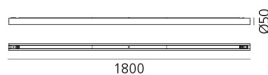

Alphabet of light system - Wall/Ceiling - Linear - 1800 mm - 3500K - Terminal - Powered

BIG - Bjarke Ingels Group

IP20   Dimmerable: 

LUMINAIRE

- Watt: **33W**
- Delivered lumens output: **2977lm**
- CCT: **3500K**
- Efficiency: **80%**
- Efficacy: **90.21lm/W**
- CRI: **80**
- Dimmable Typology: **Push & APP,Push/DALI**

Notes

Max 10 m for each power unit (10 m in one direction or 5 m in both directions). Ceiling rose with power supply for each group. (depending on the power supply chosen, the product could be APP Compatible). DALI dimming possible for the entire system or for groups of modules powered by the same driver.

DIMENSIONS

- Length: **cm 179**

SOURCES INCLUDED

- Category: **Led**
- Number: **1**
- Watt: **33W**
- Color Tolerance: **MacAdam 3SDCM**
- Service Life: **L80 (12K) 72000h**

Accessories

Linear - 90° vertical UP joint (N°14)
2264010A

Linear - 90° vertical DOWN joint (N°15)
2265010A

Linear - linear joint (N°1)
2250010A

Linear - curve 45° right joint (N°2)
2251010A

Linear - curve 45° left joint (N°3)
2252010A

Linear - curve 60° right joint (N°5)
2253010A