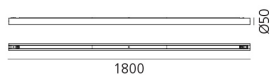

# Alphabet of light system - Wall/Ceiling - Linear - 1800 mm - 3500K - Terminal - Powered - Semi-Recessed

BIG - Bjarke Ingels Group

IP20   Dimmerable: 

## LUMINAIRE

- Watt: **33W**
- Delivered lumens output: **2977lm**
- CCT: **3500K**
- Efficiency: **80%**
- Efficacy: **90.21lm/W**
- CRI: **80**
- Dimmable Typology: **Push & APP,Push/DALI**

## Notes

Max 10 m for each power unit (10 m in one direction or 5 m in both directions). Ceiling rose with power supply for each group. (depending on the power supply chosen, the product could be APP Compatible). DALI dimming possible for the entire system or for groups of modules powered by the same driver.

## DIMENSIONS

- Length: **cm 179**