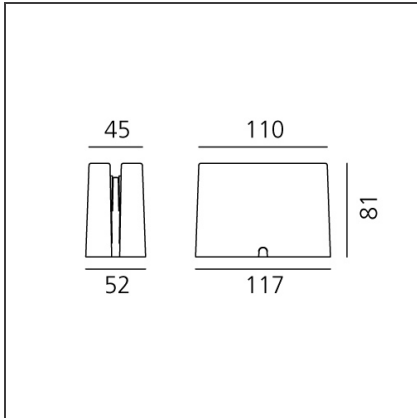

Antarktikós - RGB Light

IP65  

DESIGN BY

Carlotta de Bevilacqua

DESCRIPTION

An innovative patented optic realizes a light blade that, from a single LED source, draws a 360 ° light profile. A perfect tool for architectural lighting that emphasizes with high efficiency the different opening profiles

TECHNICAL DRAWINGS

FEATURES

Article Code:	T4521030A	Series:	2019 Artemide Collection, Outdoor
Colour:	Aluminium		
Installation:	Ceiling, Wall, Floor		
Environment:	Outdoor		

DIMENSIONS

Length:	cm 11.7
Width:	cm 5.2
Height:	cm 8.1

LUMINAIRE

Watt:	3W	Delivered lumens output (lm):	16lm
		Efficiency:	10%
		Efficacy:	5lm/W
		CRI:	80

Notes

Driver supplied separately.

ACCESSORIES

Driver - 350mA
220-240 - DMX-
RDM
DV1047