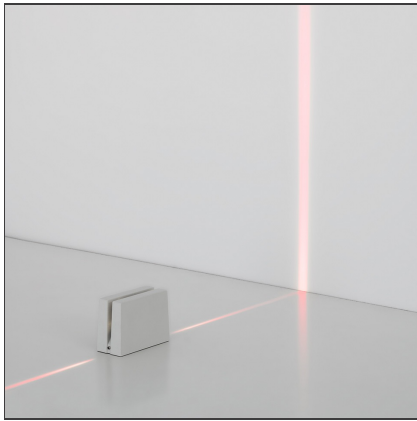

Antarktikós - RGB Light

IP65  

DESIGN BY

Carlotta de Bevilacqua

DESCRIPTION

An innovative patented optic realizes a light blade that, from a single LED source, draws a 360 ° light profile. A perfect tool for architectural lighting that emphasizes with high efficiency the different opening profiles

TECHNICAL DRAWINGS

FEATURES

Article Code:	T4521030A	Series:	2019 Artemide Collection, Outdoor
Colour:	Aluminium		
Installation:	Ceiling, Wall, Floor		
Environment:	Outdoor		

DIMENSIONS

Length:	cm 11.7
Width:	cm 5.2
Height:	cm 8.1