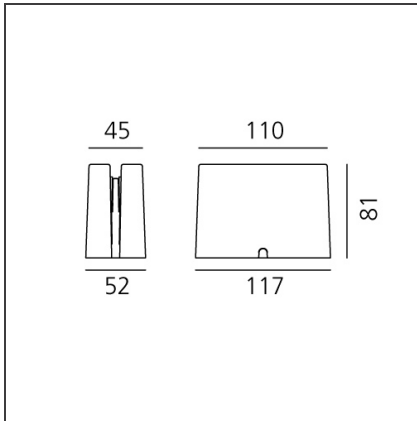

Antarktikós - White Light

IP65   Dimmerable: 

DESIGN BY

Carlotta de Bevilacqua

DESCRIPTION

An innovative patented optic realizes a light blade that, from a single LED source, draws a 360 ° light profile. A perfect tool for architectural lighting that emphasizes with high efficiency the different opening profiles

TECHNICAL DRAWINGS

FEATURES

Article Code:	T4520030A	Series:	2019 Artemide Collection, Outdoor
Colour:	Aluminium		
Installation:	Ceiling, Wall, Floor		
Environment:	Outdoor		

DIMENSIONS

Length:	cm 11.7
Width:	cm 5.2
Height:	cm 8.1

ACCESSORIES

NO
IMAGE
AVAILABLE

Driver 25W -
900mA 220-240 -
164x38x25
(LxWxH) - IP20 -
DALI/PUSH
Dimmable
DV1003

NO
IMAGE
AVAILABLE

Driver 14W -
700mA 220-240 -
79x38x25 (LxWxH)
- IP67 - Undimable
DV3003

NO
IMAGE
AVAILABLE

Driver 38W -
900mA 220-240 -
185x35x33
(LxWxH) - IP67 -
DALI/PUSH
Dimmable
DV1042

NO
IMAGE
AVAILABLE

Driver 10W -
700mA 220-240 -
75x38x25 (LxWxH)
- IP20 - Undimable
NL19035