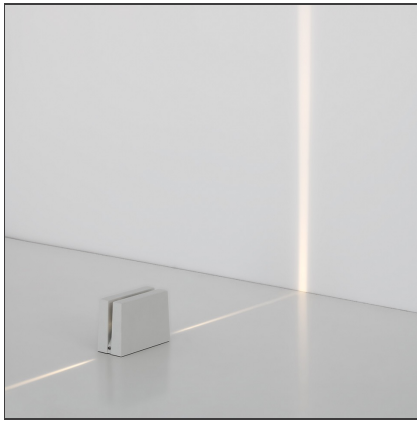

Antarktikós - White Light

IP65   Dimmerable: 

DESIGN BY

Carlotta de Bevilacqua

DESCRIPTION

An innovative patented optic realizes a light blade that, from a single LED source, draws a 360 ° light profile. A perfect tool for architectural lighting that emphasizes with high efficiency the different opening profiles

TECHNICAL DRAWINGS

FEATURES

Article Code:	T4520030A	Series:	2019 Artemide Collection, Outdoor
Colour:	Aluminium		
Installation:	Ceiling, Wall, Floor		
Environment:	Outdoor		

DIMENSIONS

Length:	cm 11.7
Width:	cm 5.2
Height:	cm 8.1