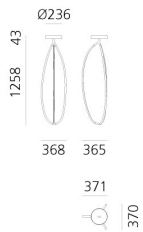

Arrival 130 ceiling

Ludovica + Roberto Palomba

IP20   Dimmerable: 

LUMINAIRE

- Watt: **50W**
- Delivered lumens output: **2980lm**
- CCT: **3000K**
- CRI: **90**
- Dimmable Typology: **Push**

DESCRIPTION

* The product is not yet available.

DIMENSIONS

- Height: **cm 126**
- Base Width: **cm 4.3**
- Base Diameter: **cm 23.6**