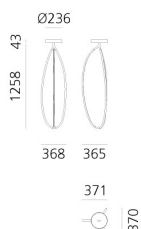

Arrival 130 ceiling

Ludovica + Roberto Palomba

IP20   Dimmerable: 

LUMINAIRE

- Watt: **50W**
- Delivered lumens output: **2980lm**
- CCT: **3000K**
- CRI: **90**
- Dimmable Typology: **Push**

DESCRIPTION

* The product is not yet available.

DIMENSIONS

- Height: **cm 126**
- Base Width: **cm 4.3**
- Base Diameter: **cm 23.6**