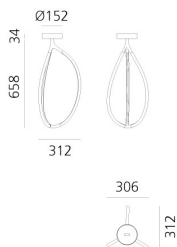

Arrival 70 ceiling

Ludovica + Roberto Palomba

IP20   Dimmerable: 

LUMINAIRE

- Watt: **25W**
- Delivered lumens output: **1490lm**
- CCT: **3000K**
- CRI: **90**
- Dimmable Typology: **Push**

DESCRIPTION

* The product is not yet available.

DIMENSIONS

- Width: **cm 31.2**
- Height: **cm 65.8**
- Base Width: **cm 3.4**
- Base Diameter: **cm 15.2**