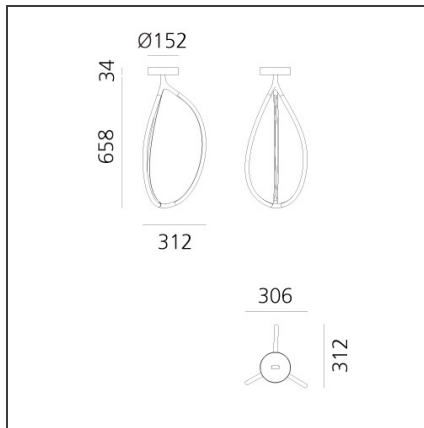

Arrival 70 ceiling

IP20  Dimmerable: 

DESIGN BY

Ludovica + Roberto Palomba

DESCRIPTION

Arrival is a complete lamp family with dynamic, flowing shapes that sculpt light with delicate, graphic lines. Branching out from a central joint, common to all the different versions, each model has three arms that form a soft, organic geometric shape through a profile that is both light and structure. Each element has a section that leaves the aluminium profile visible from the outside while generating a light-diffusing surface inside.

TECHNICAL DRAWINGS

FEATURES

Article Code:	1554010APP	Material:	Aluminium, silicone
Colour:	Brass	Series:	Design, 2019
Installation:	Ceiling, Suspension, Floor, Table		Artemide Collection

DIMENSIONS

Width:	cm 31.2
Height:	cm 65.8
Base Width:	cm 3.4
Base Diameter:	cm 15.2

LUMINAIRE

Watt:	25W	Delivered lumens output (lm):	1490lm
		CCT:	3000K
		CRI:	90
		Dimmable Typology:	Push