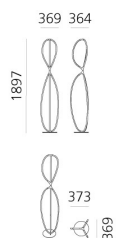

Arrival floor

Ludovica + Roberto Palomba

IP20  

LUMINAIRE

- Watt: **76W**
- Delivered lumens output: **4615lm**
- CCT: **3000K**
- CRI: **90**
- Dimmer Typology: **Touch Dimmer su cavo**

DESCRIPTION

* The product is not yet available.

DIMENSIONS

- Height: **cm 189**
- Base Length: **cm 37.3**
- Base Width: **cm 36.9**