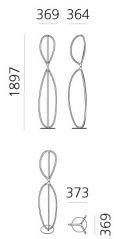

Arrival floor

Ludovica + Roberto Palomba

IP20  

LUMINAIRE

- Watt: **76W**
- Delivered lumens output: **4615lm**
- CCT: **3000K**
- CRI: **90**
- Dimmer Typology: **Touch Dimmer su cavo**

DESCRIPTION

* The product is not yet available.

DIMENSIONS

- Height: **cm 189**
- Base Length: **cm 37.3**
- Base Width: **cm 36.9**