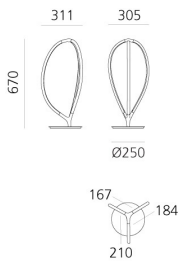

Arrival table

Ludovica + Roberto Palomba

IP20  

LUMINAIRE

- Watt: **15W**
- Delivered lumens output: **920lm**
- CCT: **3000K**
- CRI: **90**
- Dimmer Typology: **Touch Dimmer su cavo**

Notes

DESCRIPTION

* The product is not yet available.

PRODUCT CODE: NEW

FEATURES

- Article Code: - - -
- Colour: **Brass**
- Installation: **Table**
- Material: **Aluminium, silicone**
- Series: **Design Collection, 2020 Artemide Collection**
- design by: **Ludovica + Roberto Palomba**

DIMENSIONS

- Height: **cm 67**
- Base Diameter: **cm 25**