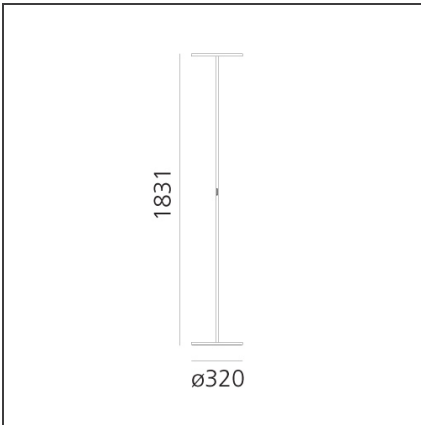

Athena 3000K - White

IP20  

DESIGN BY

Naoto Fukasawa

DESCRIPTION

A floor lamp with indirect diffused emission, whose minimal footprint is the main feature of the project. Two identical thin discs at the base and top are connected by a slender tubular stem. Its minimal elegance makes it a timeless object. Its simple forms are ideal for any public and private environment and match with any style.

TECHNICAL DRAWINGS

FEATURES

Article Code:	1833020A	Material:	Aluminium, steel
Colour:	White	Series:	Design
Installation:	Floor		

DIMENSIONS

Height:	cm 183	Glow Wire Test:	650
Base Diameter:	cm 32		

INCLUDED SOURCES

Category:	LED	Color temperature (K):	3000K
Number:	1	Color Tolerance:	MacAdam 2SDCM
Watt:	44W	CRI:	90
Delivered lumens output (lm):	4230lm		
Type:	0		
Class:	A		

LUMINAIRE

Watt:	44W	Delivered lumens output (lm):	3492lm
Voltage:	220-240V	CCT:	3000K
		Efficiency:	88%
		Efficacy:	79.36lm/W
		CRI:	90
		Dimmer Typology:	Touch Dimmer