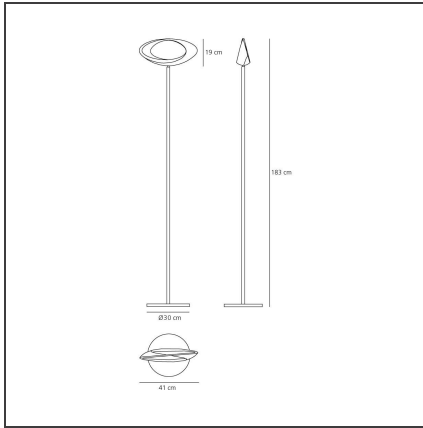

Cabildo Floor LED 2700K

IP20     

DESIGN BY

Eric Solè

DESCRIPTION

Steel base and stem; body lamp in painted die-cast aluminium. The indirect light shapes the body lamp, bringing out its winding form and giving it the astonishing appearance of a ring of light.

TECHNICAL DRAWINGS

FEATURES

Article Code:	1180W10A	Material:	Aluminium, steel
Colour:	White	Series:	Design
Installation:	Floor, Wall, Suspension	Area contract:	Residential
Environment:	Indoor	Emission:	Indirect Diffused

DIMENSIONS

Width:	cm 41	Glow Wire Test:	650
Height:	cm 183		
Base Diameter:	cm 30		

INCLUDED SOURCES

Category:	LED	Color temperature (K):	2700K
Number:	1	Color Tolerance:	MacAdam 2SDCM
Watt:	44W	CRI:	90
Type:	0		
Class:	A		