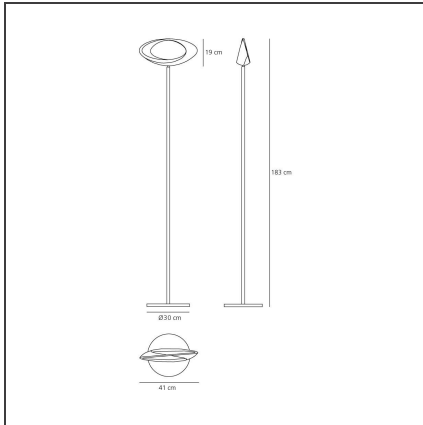

Cabildo Floor LED 3000K

IP20     

DESIGN BY

Eric Solè

DESCRIPTION

Steel base and stem; body lamp in painted die-cast aluminium. The indirect light shapes the body lamp, bringing out its winding form and giving it the astonishing appearance of a ring of light.

TECHNICAL DRAWINGS

FEATURES

Article Code:	1180010A	Material:	Aluminium, steel
Colour:	White	Series:	Design
Installation:	Floor, Wall, Suspension	Area contract:	Residential
Environment:	Indoor	Emission:	Indirect Diffused

DIMENSIONS

Width:	cm 41	Glow Wire Test:	650
Height:	cm 183		
Base Diameter:	cm 30		

INCLUDED SOURCES

Category:	LED	Color temperature (K):	3000K
Number:	1	Color Tolerance:	MacAdam 2SDCM
Watt:	44W	CRI:	90
Type:	0		
Class:	A		