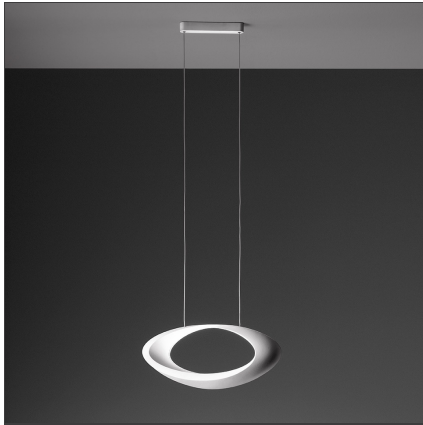

Cabildo Suspension LED 2700K White

IP20

Dimmerable: + -

DESIGN BY

Eric Solè

DESCRIPTION

Body lamp in painted die-cast aluminium. The indirect light shapes the body lamp, bringing out its winding form and giving it the astonishing appearance of a ring of light. The suspension cables are also feed cables.

TECHNICAL DRAWINGS

FEATURES

Article Code:	1182W10A	Material:	Aluminium
Colour:	White	Series:	Design
Installation:	Floor, Wall, Suspension	Area contract:	Residential
Environment:	Indoor	Emission:	Indirect Diffused

DIMENSIONS

Width:	cm 41	Glow Wire Test:	750
Base Length:	cm 19		
Base Width:	cm 9.5		
Max Height from ceiling:	cm 150		

INCLUDED SOURCES

Category:	LED	Color temperature (K):	2700K
Number:	1	Color Tolerance:	MacAdam 2SDCM
Watt:	37W	CRI:	90
Delivered lumens output (lm):	3761lm		
Type:	0		
Class:	A		