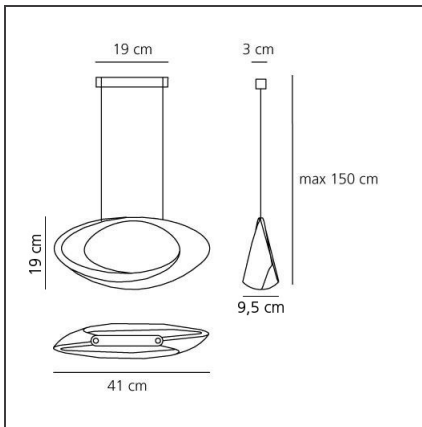

Cabildo Suspension LED 2700K White

IP20

Dimmerable: + -

DESIGN BY

Eric Solè

DESCRIPTION

Body lamp in painted die-cast aluminium. The indirect light shapes the body lamp, bringing out its winding form and giving it the astonishing appearance of a ring of light. The suspension cables are also feed cables.

TECHNICAL DRAWINGS

FEATURES

Article Code:	1182W10A	Material:	Aluminium
Colour:	White	Series:	Design
Installation:	Floor, Wall, Suspension	Area contract:	Residential
Environment:	Indoor	Emission:	Indirect Diffused

DIMENSIONS

Width:	cm 41	Glow Wire Test:	750
Base Length:	cm 19		
Base Width:	cm 9.5		
Max Height from ceiling:	cm 150		

INCLUDED SOURCES

Category:	LED	Color temperature (K):	2700K
Number:	1	Color Tolerance:	MacAdam 2SDCM
Watt:	37W	CRI:	90
Delivered lumens output (lm):	3761lm		
Type:	0		
Class:	A		

LUMINAIRE

Watt:	44W	Delivered lumens output (lm):	2641lm
Voltage:	220-240V	CCT:	2700K
		Efficiency:	73%
		Efficacy:	60.01lm/W
		CRI:	95
		Dimmable Typology:	Push

Notes

Lamp included.