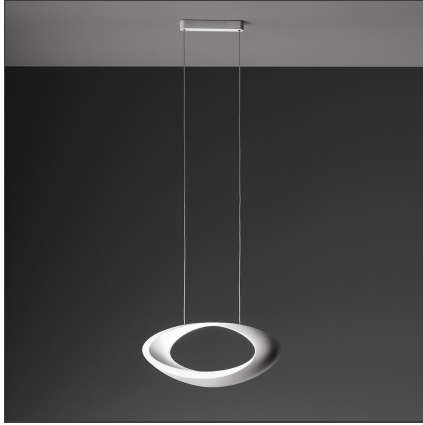

# Cabildo Suspension LED 3000K White

IP20

Dimmerable: + -

## DESCRIPTION

Body lamp in painted die-cast aluminium. The indirect light shapes the body lamp, bringing out its winding form and giving it the astonishing appearance of a ring of light. The suspension cables are also feed cables.

## FEATURES

<b>Article Code:</b>	1182010A	<b>Material:</b>	Aluminium
<b>Colour:</b>	White	<b>Series:</b>	Design
<b>Installation:</b>	Floor, Wall, Suspension	<b>Area contract:</b>	Residential
<b>Environment:</b>	Indoor	<b>Emission:</b>	Indirect Diffused

## DIMENSIONS

<b>Width:</b>	cm 41	<b>Glow Wire Test:</b>	750
<b>Base Length:</b>	cm 19		
<b>Base Width:</b>	cm 9.5		
<b>Max Height from ceiling:</b>	cm 150		