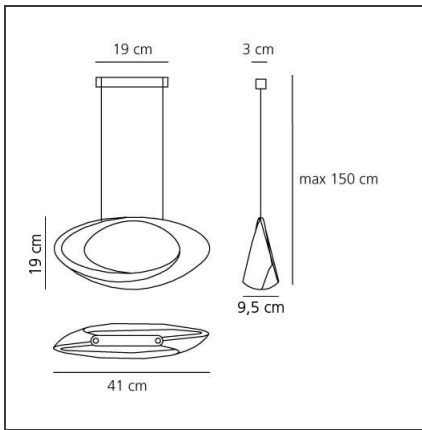

## DESCRIPTION

Body lamp in painted die-cast aluminium. The indirect light shapes the body lamp, bringing out its winding form and giving it the astonishing appearance of a ring of light. The suspension cables are also feed cables.

## FEATURES

<b>Article Code:</b>	1182010A	<b>Material:</b>	Aluminium
<b>Colour:</b>	White	<b>Series:</b>	Design
<b>Installation:</b>	Floor, Wall, Suspension	<b>Area contract:</b>	Residential
<b>Environment:</b>	Indoor	<b>Emission:</b>	Indirect Diffused

## DIMENSIONS

<b>Width:</b>	cm 41	<b>Glow Wire Test:</b>	750
<b>Base Length:</b>	cm 19		
<b>Base Width:</b>	cm 9.5		
<b>Max Height from ceiling:</b>	cm 150		