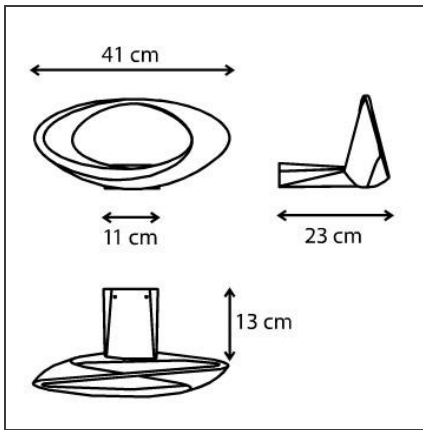

Cabildo Wall LED 2700K

IP20

Dimmerable: -

TECHNICAL DRAWINGS

DESIGN BY

Eric Solè

DESCRIPTION

The indirect light shapes the body lamp, bringing out its winding form and giving it the astonishing appearance of a ring of light. Wall support and body lamp in painted die-cast aluminium.

FEATURES

Article Code:	1181W10A	Material:	Aluminium
Colour:	White	Series:	Design
Installation:	Floor, Wall, Suspension	Area contract:	Residential
Environment:	Indoor	Emission:	Indirect Diffused

DIMENSIONS

Length:	cm 20	Glow Wire Test:	750
Width:	cm 41		
Height:	cm 19		

INCLUDED SOURCES

Category:	LED	Color temperature (K):	2700K
Number:	1	Color Tolerance:	MacAdam 2SDCM
Watt:	28W	CRI:	90
Delivered lumens output (lm):	2990lm		
Type:	0		
Class:	A		