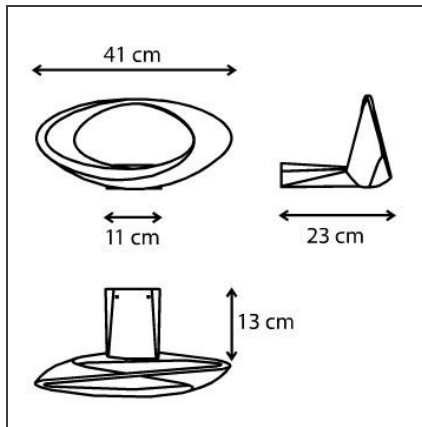

Cabildo Wall LED 3000K

IP20     

Dimmerable: 

TECHNICAL DRAWINGS

DESIGN BY

Eric Solè

DESCRIPTION

The indirect light shapes the body lamp, bringing out its winding form and giving it the astonishing appearance of a ring of light. Wall support and body lamp in painted die-cast aluminium.

FEATURES

Article Code:	1181010A	Material:	Aluminium
Colour:	White	Series:	Design
Installation:	Floor, Wall, Suspension	Area contract:	Residential
Environment:	Indoor	Emission:	Indirect Diffused

DIMENSIONS

Length:	cm 20	Glow Wire Test:	750
Width:	cm 41		
Height:	cm 19		

INCLUDED SOURCES

Category:	LED	Color Rendering:	90
Number:	1	Color temperature (K):	3000K
Watt:	28 W	Color Tolerance:	MacAdam 2SDCM
Delivered lumens output (lm):	3200lm		
Type:	0		
Class:	A		