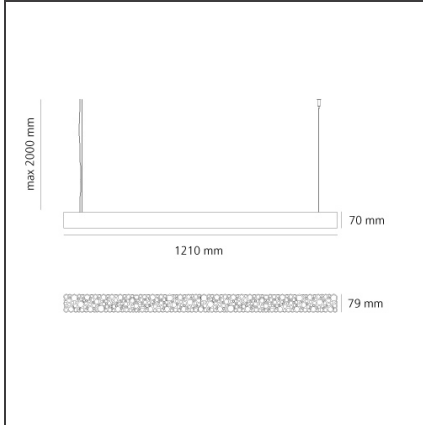

Calipso Linear stand alone 120 Suspension

IP20  Dimmerable: 

DESIGN BY

Neil Poulton

TECHNICAL DRAWINGS

FEATURES

Article Code:	0223010A	Material:	Technopolymer, aluminium
Colour:	White	Series:	Design
Installation:	Suspension, Ceiling		
Environment:	Indoor		

DIMENSIONS

Length:	cm 121
Width:	cm 7.9
Height:	cm 7
Max Height from ceiling:	cm 200

INCLUDED SOURCES

Category:	LED	Color temperature (K):	3000K
Number:	1	CRI:	90
Watt:	39W	Efficacy:	123lm/W
Delivered lumens output (lm):	4800lm	Service Life:	50000-L70
Type:	0		
Class:	A		

LUMINAIRE

Watt:	46W	Delivered lumens output (lm):	2640lm
		CCT:	3000K
		Efficiency:	55%
		Efficacy:	57lm/W
		CRI:	90
		Dimmable Typology:	Push