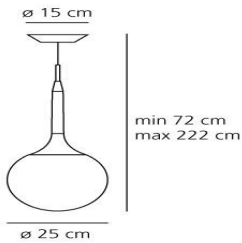

Castore suspension 25

Michele De Lucchi, Huub Ubbens

IP20     Dimmerable: 

LUMINAIRE

- Watt: **77W**
- Voltage: **220V-240V**
- Delivered lumens output: **1065lm**
- CCT: **3000K**
- Efficiency: **81%**
- Efficacy: **14.52lm/W**
- CRI: **100**

Notes

Available in four sizes.

DESCRIPTION

The spherical diffuser design is enhanced by a removable-fitting and tapering luminous stem, that makes a sweet transition from the strong diffuser light to the blind lamp structure area. Ceiling rose and stem in thermoplastic resin, blown glass diffuser.

PRODUCT CODE: 1053010A

FEATURES

- Article Code: **1053010A**
- Colour: **White**
- Installation: **Suspension**
- Material: **Blown glass, polycarbonate**
- Series: **Design Collection**
- Environment: **Indoor**
- Area contract: **Hospitality, Retail, Residential**
- Emission: **Diffused**
- design by: **Michele De Lucchi, Huub Ubbens**

DIMENSIONS

- Height: **cm 72**
- Diameter: **cm 25**
- Base Diameter: **cm 15**
- Max Height from ceiling: **cm 222**
- Glow Wire Test: **750°**

NOT INCLUDED SOURCES

- Category: **HALO**
- Number: **1**
- Watt: **77 W**
- Socket: **E27**
- Color temperature (K): **3000 K**
- Class: **A**