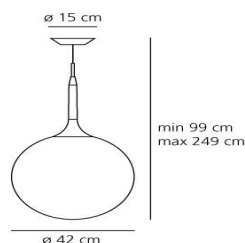

Castore suspension 42

Michele De Lucchi, Huub Ubbens

IP20       Dimmerable: 

LUMINAIRE

- Watt: **205W**
- Voltage: **220V-240V**
- Delivered lumens output: **3800lm**
- CCT: **3000K**
- Efficiency: **90%**
- Efficacy: **18.53lm/W**
- CRI: **100**

Notes

Available in four sizes.

DESCRIPTION

The spherical diffuser design is enhanced by a removable-fitting and tapering luminous stem, that makes a sweet transition from the strong diffuser light to the blind lamp structure area. Ceiling rose and stem in thermoplastic resin, blown glass diffuser.

PRODUCT CODE: 1051010A

FEATURES

- Article Code: **1051010A**
- Colour: **White**
- Installation: **Suspension**
- Material: **Blown glass, polycarbonate**
- Series: **Design Collection**
- Environment: **Indoor**
- Area contract: **Hospitality, Retail, Residential**
- Emission: **Diffused**
- design by: **Michele De Lucchi, Huub Ubbens**

DIMENSIONS

- Height: **cm 99**
- Diameter: **cm 42**
- Base Diameter: **cm 15**
- Max Height from ceiling: **cm 249**
- Glow Wire Test: **750°**

NOT INCLUDED SOURCES

- Category: **HALO**
- Number: **1**
- Watt: **150W**
- Socket: **E27**
- Class: **A**