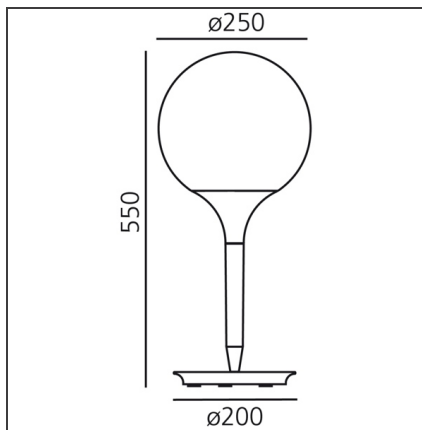

Castore table 25

IP20    

TECHNICAL DRAWINGS

DESIGN BY

Michele De Lucchi, Huub Ubbens

DESCRIPTION

The spherical diffuser design is enhanced by a removable-fitting and tapering luminous stem, that makes the transition from the strong diffuser light to the blind lamp structure area gentle. Base in zamac, stem in thermoplastic resin, blown glass diffuser.

FEATURES

Article Code:	1050010A	Material:	Zamak, polycarbonate, blown glass
Colour:	White	Series:	Design
Installation:	Table	Area contract:	Hospitality, Retail, Residential
Environment:	Indoor	Emission:	Diffused

DIMENSIONS

Height:	cm 55	Impact Resistance:	N/D
Base Diameter:	cm 20	Glow Wire Test:	750

NOT INCLUDED SOURCES

Category:	HALO	Color temperature (K):	3000 K
Number:	1	Class:	A
Watt:	77 W		
Socket:	E27		

ALTERNATIVE SOURCES

Category:	LED
Number:	1
Watt:	15W
Type:	2
Socket:	E27
Class:	A

LUMINAIRE

Watt:	W	Delivered lumens output (lm):	1452lm
Voltage:	220V-240V	CCT:	2900K
		Efficiency:	81%
		Efficacy:	14.52lm/W
		CRI:	100

Notes