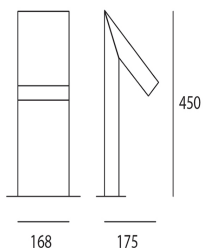

Chilone Floor 45 Anthracite gray

Ernesto Gismondi

IP65   EBC 

LUMINAIRE

- Watt: **8W**
- Voltage: **220V-240V**
- Delivered lumens output: **194lm**
- CCT: **0K**
- Efficiency: **47%**
- Efficacy: **24.25lm/W**
- CRI: **0**

Notes

Floor version is available in three heights and in Up model. Floor fixing with ground mounting plate.

DESCRIPTION

Floor and wall matching outdoor luminaires. It is possible to install the device with the light pointed either downwards or upwards.

DIMENSIONS

- Length: **cm 17.5**
- Width: **cm 16.8**
- Height: **cm 45**

SOURCES INCLUDED

- Category: **Led**
- Number: **1**
- Watt: **8W**
- Color temperature (K): **3000K**
- CRI: **80**