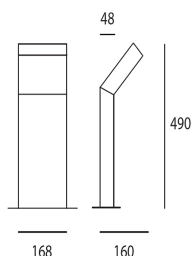

## LUMINAIRE

- Watt: **16W**
- Voltage: **220V-240V**
- Delivered lumens output: **515lm**
- CCT: **0K**
- Efficiency: **78%**
- Efficacy: **32.19lm/W**
- CRI: **0**

## DIMENSIONS

- Length: **cm 16**
- Width: **cm 16.8**
- Height: **cm 49**

## SOURCES INCLUDED

- Category: **Led**
- Number: **1**
- Watt: **16W**
- Color temperature (K): **3000K**
- Color Tolerance: **MacAdam 2SDCM**
- Service Life: **L70 (6K) 50000h**