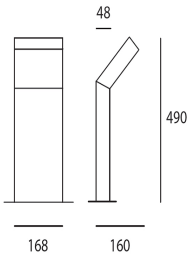

Chilone Up Floor Rust

Ernesto Gismondi

IP65   EAC 

LUMINAIRE

- Watt: **16W**
- Voltage: **220V-240V**
- Delivered lumens output: **515lm**
- CCT: **0K**
- Efficiency: **78%**
- Efficacy: **32.19lm/W**
- CRI: **0**

Notes

Floor version is available in three heights and in Up model. Floor fixing with ground mounting plate.

DESCRIPTION

Floor and wall matching outdoor luminaires. It is possible to install the device with the light pointed either downwards or upwards.

PRODUCT CODE: T082310

FEATURES

- Article Code: **T082310**
- Colour: **Rust**
- Installation: **PoleFloor**
- Material: **Aluminum, polycarbonate**
- Series: **Architectural Outdoor**
- Environment: **Outdoor**
- Area contract: **null**
- Emission: **Direct**
- design by: **Ernesto Gismondi**

DIMENSIONS

- Length: **cm 16**
- Width: **cm 16.8**
- Height: **cm 49**

SOURCES INCLUDED

- Category: **Led**
- Number: **1**
- Watt: **16W**
- Color temperature (K): **3000K**
- Color Tolerance: **MacAdam 2SDCM**
- Service Life: **L70 (6K) 50000h**