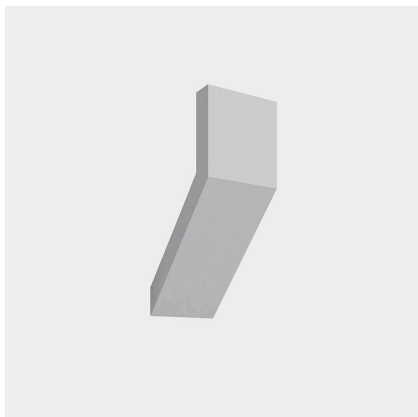

# Chilone Wall Anthracite gray

Ernesto Gismondi

IP65   EAC 

## DESCRIPTION

Floor and wall matching outdoor luminaires. It is possible to install the device with the light pointed either downwards or upwards. Floor version is available in three heights and in Up model.

## DIMENSIONS

- Length: **cm 25.5**
- Width: **cm 16.7**
- Height: **cm 43.5**