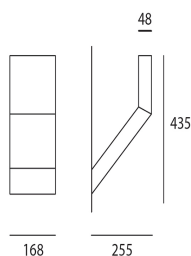

Chilone Wall Gray/white

Ernesto Gismondi

IP65    

LUMINAIRE

- Watt: **16W**
- Voltage: **220V-240V**
- Delivered lumens output: **515lm**
- CCT: **0K**
- Efficiency: **78%**
- Efficacy: **32.19lm/W**
- CRI: **0**

Notes

LED included.

DESCRIPTION

Floor and wall matching outdoor luminaires. It is possible to install the device with the light pointed either downwards or upwards. Floor version is available in three heights and in Up model.

PRODUCT CODE: T082400

FEATURES

- Article Code: **T082400**
- Colour: **Gray/white**
- Installation: **Wall**
- Material: **Aluminum, polycarbonate**
- Series: **Architectural Outdoor**
- Environment: **Outdoor**
- Area contract: **null**
- Emission: **Direct**
- design by: **Ernesto Gismondi**

DIMENSIONS

- Length: **cm 25.5**
- Width: **cm 16.7**
- Height: **cm 43.5**

SOURCES INCLUDED

- Category: **Led**
- Number: **1**
- Watt: **16W**
- Color temperature (K): **3000K**
- Color Tolerance: **MacAdam 2SDCM**
- Service Life: **L70 (6K) 50000h**