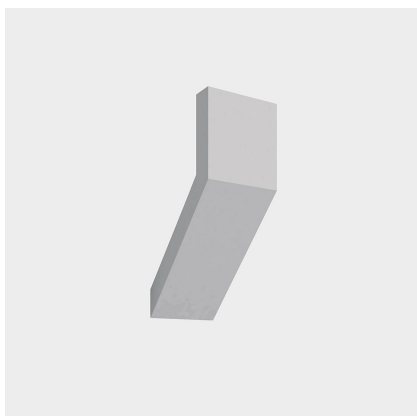

Chilone Wall Gray/white

Ernesto Gismondi

IP65    

LUMINAIRE

- Watt: **16W**
- Voltage: **220V-240V**
- Delivered lumens output: **515lm**
- CCT: **0K**
- Efficiency: **78%**
- Efficacy: **32.19lm/W**
- CRI: **0**

Notes

LED included.

DESCRIPTION

Floor and wall matching outdoor luminaires. It is possible to install the device with the light pointed either downwards or upwards. Floor version is available in three heights and in Up model.

PRODUCT CODE: T082400

FEATURES

- Article Code: **T082400**
- Colour: **Gray/white**
- Installation: **Wall**
- Material: **Aluminum, polycarbonate**
- Series: **Architectural Outdoor**
- Environment: **Outdoor**
- Area contract: **null**
- Emission: **Direct**
- design by: **Ernesto Gismondi**

DIMENSIONS

- Length: **cm 25.5**
- Width: **cm 16.7**
- Height: **cm 43.5**

SOURCES INCLUDED

- Category: **Led**
- Number: **1**
- Watt: **16W**
- Color temperature (K): **3000K**
- Color Tolerance: **MacAdam 2SDCM**
- Service Life: **L70 (6K) 50000h**