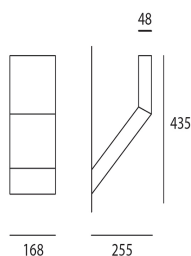

LUMINAIRE

- Watt: **16W**
- Voltage: **220V-240V**
- Delivered lumens output: **515lm**
- CCT: **0K**
- Efficiency: **78%**
- Efficacy: **32.19lm/W**
- CRI: **0**

Notes

LED included.

DESCRIPTION

Floor and wall matching outdoor luminaires. It is possible to install the device with the light pointed either downwards or upwards. Floor version is available in three heights and in Up model.

PRODUCT CODE: T082410

FEATURES

- Article Code: **T082410**
- Colour: **Rust**
- Installation: **Wall**
- Material: **Aluminum, polycarbonate**
- Series: **Architectural Outdoor**
- Environment: **Outdoor**
- Area contract: **null**
- Emission: **Direct**
- design by: **Ernesto Gismondi**

DIMENSIONS

- Length: **cm 25.5**
- Width: **cm 16.7**
- Height: **cm 43.5**

SOURCES INCLUDED

- Category: **Led**
- Number: **1**
- Watt: **16W**
- Color temperature (K): **3000K**
- Color Tolerance: **MacAdam 2SDCM**
- Service Life: **L70 (6K) 50000h**