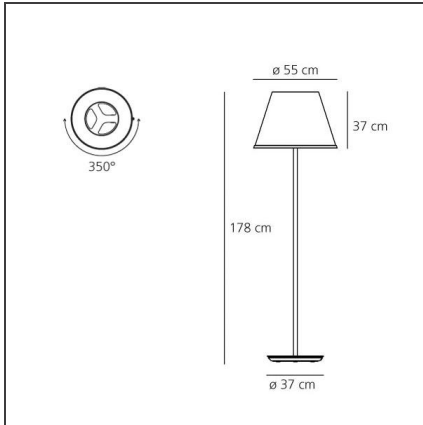

**Choose Mega Floor - Parchment/Chrome**

IP20    

**DESIGN BY**

Matteo Thun

**DESCRIPTION**

Base in zamak, painted metal structure, adjustable diffuser in thermoformed material joined with parchment paper.

**TECHNICAL DRAWINGS**

**FEATURES**

<b>Article Code:</b>	1135120A	<b>Material:</b>	Polycarbonate, parchment paper, steel, zamak
<b>Colour:</b>	Parchment/Chrome	<b>Series:</b>	Design
<b>Installation:</b>	Suspension, Floor	<b>Area contract:</b>	Hospitality
<b>Environment:</b>	Indoor	<b>Emission:</b>	Diffused And Direct

**DIMENSIONS**

<b>Height:</b>	cm 178	<b>Glow Wire Test:</b>	750
<b>Base Diameter:</b>	cm 37		

**NOT INCLUDED SOURCES**

<b>Category:</b>	HALO	<b>Color Rendering:</b>	1a
<b>Number:</b>	1	<b>Color temperature (K):</b>	2700K
<b>Watt:</b>	100W		
<b>Lbs:</b>	R80		
<b>Socket:</b>	E27		
<b>Category:</b>	HALO	<b>Color Rendering:</b>	1a
<b>Number:</b>	3	<b>Color temperature (K):</b>	2900K
<b>Watt:</b>	77W		
<b>Lbs:</b>	Qa60		
<b>Socket:</b>	E27		
<b>Duration (h):</b>	2000h		