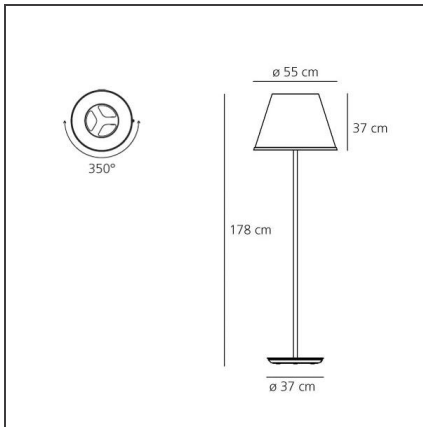

Choose Mega Floor - Parchment/Gray anthracite

IP20    

DESIGN BY

Matteo Thun

DESCRIPTION

Base in zamak, painted metal structure, adjustable diffuser in thermoformed material joined with parchment paper.

TECHNICAL DRAWINGS

FEATURES

Article Code:	1135020A	Material:	Polycarbonate, parchment paper, steel, zamak
Colour:	Parchment/Gray anthracite	Series:	Design
Installation:	Suspension, Floor	Area contract:	Hospitality
Environment:	Indoor	Emission:	Diffused And Direct

DIMENSIONS

Height:	cm 178	Glow Wire Test:	750
Base Diameter:	cm 37		

NOT INCLUDED SOURCES

Category:	HALO	Color Rendering:	1a
Number:	1	Color temperature (K):	2700K
Watt:	100W		
Lbs:	R80		
Socket:	E27		
Category:	HALO	Color Rendering:	1a
Number:	3	Color temperature (K):	2900K
Watt:	77W		
Lbs:	Qa60		
Socket:	E27		
Duration (h):	2000h		