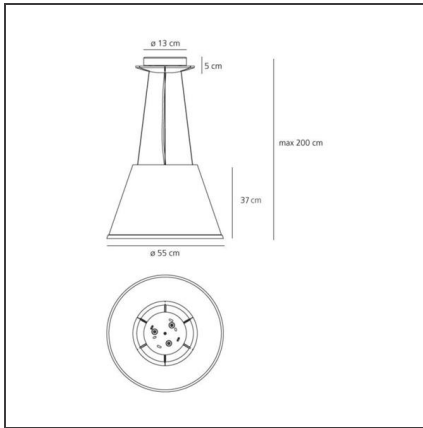

Choose Mega Suspension - Parchment

IP20     

Dimmerable: +  -

TECHNICAL DRAWINGS

DESIGN BY

Matteo Thun

DESCRIPTION

Extending the range of the Choose collection. It is a lighting fixture with a transparent antistatic polycarbonate diffuser embellished with vertical internal slits, which allows a better light diffusion. The diffuser is covered by parchment paper. Extremely versatile it integrates and disappears in the space.

FEATURES

Article Code:	1124020A	Material:	Parchment Paper, polycarbonate
Colour:	Transparent + Natural	Series:	Design
Installation:	Suspension, Floor	Area contract:	Hospitality
Environment:	Indoor	Emission:	Diffused And Direct

DIMENSIONS

Height:	cm 37	Glow Wire Test:	750
Base Diameter:	cm 13		
Max Height from ceiling:	cm 200		

NOT INCLUDED SOURCES

Category:	HALO	Color Rendering:	1a
Number:	3	Color temperature (K):	2900K
Watt:	77W		
Lbs:	A60		
Socket:	E27		
Duration (h):	1000h		