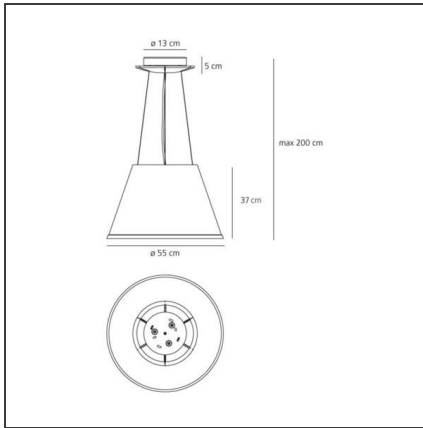

Choose Mega Suspension - White

IP20    

Dimmerable: +  -

DESIGN BY

Matteo Thun

DESCRIPTION

Extending the range of the Choose collection. It is a lighting fixture with a transparent antistatic polycarbonate diffuser embellished with vertical internal slits, which allows a better light diffusion. The diffuser is covered by parchment paper. Extremely versatile it integrates and disappears in the space.

TECHNICAL DRAWINGS

FEATURES

Article Code:	1124110A	Material:	Parchment Paper, polycarbonate
Colour:	White	Series:	Design
Installation:	Suspension, Floor	Area contract:	Hospitality
Environment:	Indoor	Emission:	Diffused And Direct

DIMENSIONS

Height:	cm 37	Glow Wire Test:	750
Base Diameter:	cm 13		
Max Height from ceiling:	cm 200		

NOT INCLUDED SOURCES

Category:	HALO	Color Rendering:	1a
Number:	3	Color temperature (K):	2900K
Watt:	77W		
Lbs:	A60		
Socket:	E27		
Duration (h):	1000h		