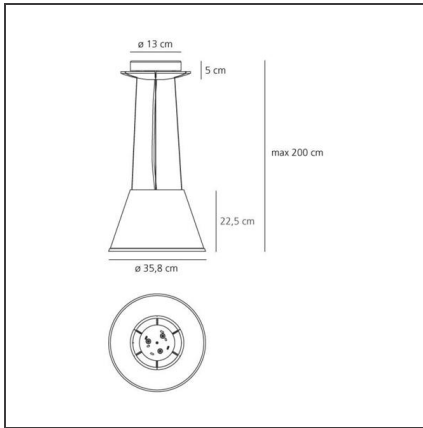

### TECHNICAL DRAWINGS

### DIMENSIONS

<b>Height:</b>	cm 22.5	<b>Glow Wire Test:</b>	750
<b>Base Diameter:</b>	cm 13		
<b>Max Height from ceiling:</b>	cm 200		