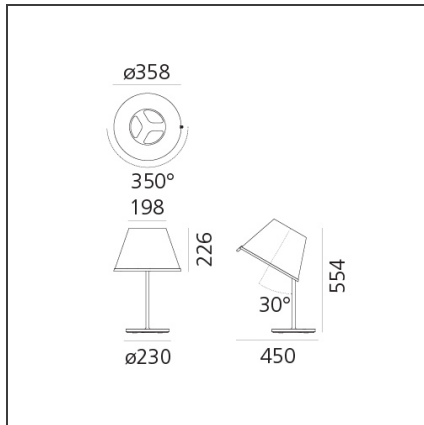

Choose Table - Parchment/Chrome

IP20    

DESIGN BY

Matteo Thun

DESCRIPTION

TECHNICAL DRAWINGS

FEATURES

Article Code:	1128120A	Material:	Metal, zamac, polycarbonate, parchment paper
Colour:	Parchment/Chrome	Series:	Design, Scenarios
Installation:	Table, Floor, Wall, Suspension	Area contract:	Hospitality
Environment:	Indoor	Emission:	Direct Spot

DIMENSIONS

Height:	cm 55.4	Max Extension Length:	cm 45
Base Diameter:	cm 23	Impact Resistance:	N/D
Inclination:	cm 30	Glow Wire Test:	750
Rotation:	cm 350		

NOT INCLUDED SOURCES

Category:	HALO	Color Rendering:	2800K
Number:	1		
Watt:	57W		
Socket:	E27		

ALTERNATIVE SOURCES

Category:	LED
Number:	1
Watt:	8W
Type:	2
Socket:	E27
Class:	A

LUMINAIRE

Watt:	57W	Delivered lumens output (lm):	820lm
Voltage:	220V-240V	CCT:	2800K

Notes

The diffuser tilts 30° and rotates 350° on its axis.