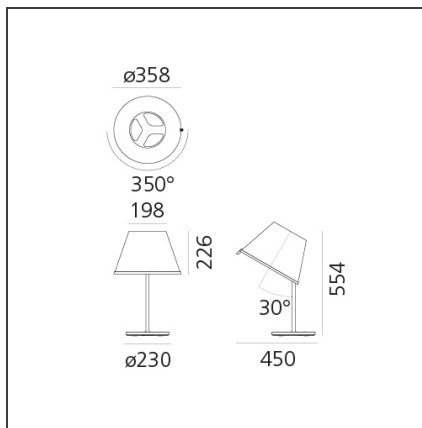

Choose Table - Parchment/Gray anthracite

IP20    

DESIGN BY

Matteo Thun

DESCRIPTION

Base in zamac, grey painted metal structure, adjustable diffuser in transparent polycarbonate, joined with parchment paper.

TECHNICAL DRAWINGS

FEATURES

Article Code:	1128020A	Material:	Metal, zamac, polycarbonate, parchment paper
Colour:	Parchment/Gray anthracite	Series:	Design, Scenarios
Installation:	Table, Floor, Wall, Suspension	Area contract:	Hospitality
Environment:	Indoor	Emission:	Direct Spot

DIMENSIONS

Height:	cm 55.4	Max Extension Length:	cm 45
Base Diameter:	cm 23	Impact Resistance:	N/D
Inclination:	cm 30	Glow Wire Test:	750
Rotation:	cm 350		

NOT INCLUDED SOURCES

Category:	HALO	Color Rendering:	2800K
Number:	1		
Watt:	57W		
Socket:	E27		

Notes

The diffuser tilts 30° and rotates 350° on its axis.