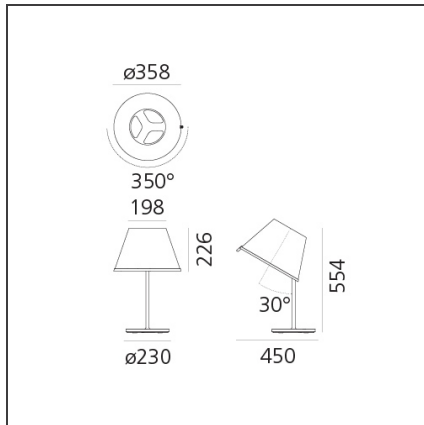

**Choose Table - White/Chrome**

IP20

**DESIGN BY**

Matteo Thun

**DESCRIPTION**

**TECHNICAL DRAWINGS**

**FEATURES**

<b>Article Code:</b>	1128110A	<b>Material:</b>	Steel, zamac, polycarbonate, parchment paper
<b>Colour:</b>	White/Chrome	<b>Series:</b>	Design, Scenarios
<b>Installation:</b>	Table, Floor, Wall, Suspension	<b>Area contract:</b>	Hospitality
<b>Environment:</b>	Indoor	<b>Emission:</b>	Direct Spot

**DIMENSIONS**

<b>Height:</b>	cm 55.4	<b>Max Extension Length:</b>	cm 45
<b>Base Diameter:</b>	cm 23	<b>Impact Resistance:</b>	N/D
<b>Inclination:</b>	cm 30	<b>Glow Wire Test:</b>	750
<b>Rotation:</b>	cm 350		

**LUMINAIRE**

<b>Watt:</b>	57W	<b>Delivered lumens output (lm):</b>	820lm
<b>Voltage:</b>	220V-240V	<b>CCT:</b>	2800K

**Notes**

The diffuser tilts 30° and rotates 350° on its axis.