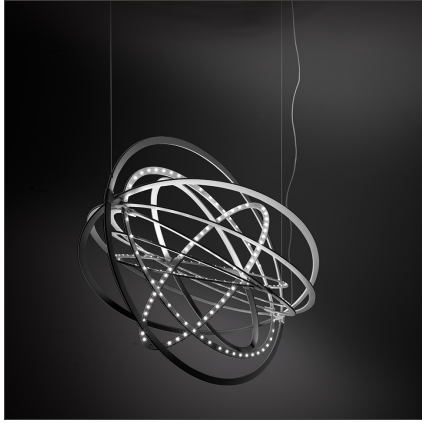

Copernico Suspension - Aluminum

IP20

Dimmerable: + -

DESIGN BY

Carlotta de Bevilacqua, Paolo Dell'Elce

DESCRIPTION

Suspension lamp, coordinated with the wall lamp model. Nine concentric mobile ellipses obtained from a single aluminium plate support a circuit of 384 white Leds; the ellipses rotate independently on two different axes, enabling the light emission to be directed and numerous spatial configurations to be obtained at the same time. When the device is closed it is completely flat.

TECHNICAL DRAWINGS

FEATURES

Article Code:	1623010A	Material:	Aluminum
Colour:	Aluminum	Series:	Design
Installation:	Suspension	Emission:	Diffused,direct,indirec
Environment:	Indoor		

DIMENSIONS

Length:	cm 104
Width:	cm 41
Rotation:	cm 360
Max Height from ceiling:	cm 200

INCLUDED SOURCES

Category:	LED	Color temperature (K):	3000K
Number:	1		
Watt:	31,5W		
Delivered lumens output (lm):	2300lm		
Type:	0		
Class:	A		

LUMINAIRE

Watt:	38W	Delivered lumens output (lm):	2565lm
		CCT:	0K
		Efficiency:	100%
		Efficacy:	67.5lm/W
		CRI:	0
		Dimmable Typology:	Push