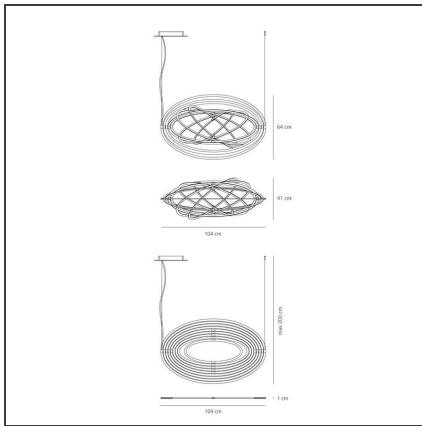

## DESCRIPTION

Suspension lamp, coordinated with the wall lamp model. Nine concentric mobile ellipses obtained from a single aluminium plate support a circuit of 384 white Leds; the ellipses rotate independently on two different axes, enabling the light emission to be directed and numerous spatial configurations to be obtained at the same time. When the device is closed it is completely flat.

## TECHNICAL DRAWINGS

## DIMENSIONS

<b>Length:</b>	cm 104
<b>Width:</b>	cm 41
<b>Rotation:</b>	cm 360
<b>Max Height from ceiling:</b>	cm 200

## LUMINAIRE

<b>Watt:</b>	38W	<b>Delivered lumens output (lm):</b>	2565lm
		<b>CCT:</b>	3000K
		<b>Dimmable Typology:</b>	Push