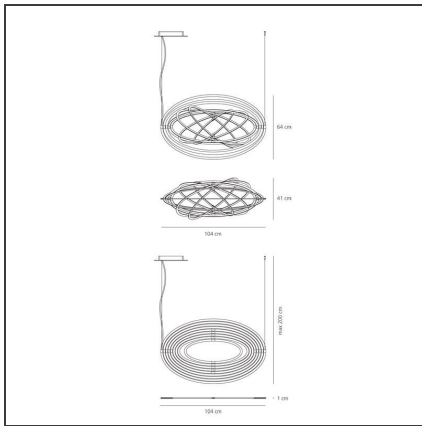

Copernico Suspension - Aluminum

IP20    

Dimmerable: +  -

DESIGN BY

Carlotta de Bevilacqua, Paolo Dell'Elce

DESCRIPTION

Suspension lamp, coordinated with the wall lamp model. Nine concentric mobile ellipses obtained from a single aluminium plate support a circuit of 384 white Leds; the ellipses rotate independently on two different axes, enabling the light emission to be directed and numerous spatial configurations to be obtained at the same time. When the device is closed it is completely flat.

TECHNICAL DRAWINGS

FEATURES

Article Code:	1623010A	Material:	Aluminum
Colour:	Aluminum	Series:	Design
Installation:	Suspension	Emission:	Diffused,direct,indirec
Environment:	Indoor		

DIMENSIONS

Length:	cm 104
Width:	cm 41
Rotation:	cm 360
Max Height from ceiling:	cm 200

INCLUDED SOURCES

Category:	LED	Color temperature (K):	3000K
Number:	1		
Watt:	31,5W		
Delivered lumens output (lm):	2300lm		
Type:	0		
Class:	A		

LUMINAIRE

Watt:	38W	Delivered lumens output (lm):	2565lm
		CCT:	0K
		Efficiency:	100%
		Efficacy:	67.5lm/W
		CRI:	0
		Dimmable Typology:	Push