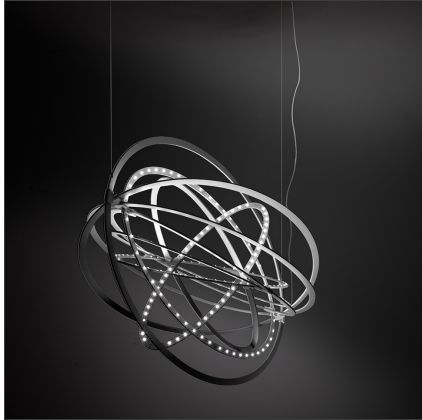

Copernico Suspension - Aluminum

IP20    

Dimmerable: +  -

DESIGN BY

Carlotta de Bevilacqua, Paolo Dell'Elce

DESCRIPTION

Suspension lamp, coordinated with the wall lamp model. Nine concentric mobile ellipses obtained from a single aluminium plate support a circuit of 384 white Leds; the ellipses rotate independently on two different axes, enabling the light emission to be directed and numerous spatial configurations to be obtained at the same time. When the device is closed it is completely flat.

TECHNICAL DRAWINGS

FEATURES

Article Code:	1623010A	Material:	Aluminum
Colour:	Aluminum	Series:	Design
Installation:	Suspension	Emission:	Diffused,direct,indirec
Environment:	Indoor		

DIMENSIONS

Length:	cm 104
Width:	cm 41
Rotation:	cm 360
Max Height from ceiling:	cm 200

INCLUDED SOURCES

Category:	LED	Color temperature (K):	3000K
Number:	1		
Watt:	31,5W		
Delivered lumens output (lm):	2300lm		
Type:	0		
Class:	A		

LUMINAIRE

Watt:	38W	Delivered lumens output (lm):	2565lm
		CCT:	0K
		Efficiency:	100%
		Efficacy:	67.5lm/W
		CRI:	0
		Dimmable Typology:	Push