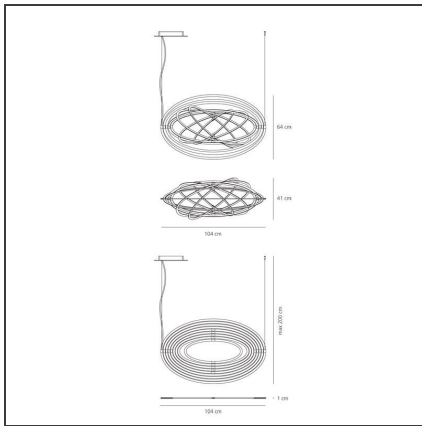

Copernico Suspension - Aluminum

IP20

Dimmerable: + -

DESIGN BY

Carlotta de Bevilacqua, Paolo Dell'Elce

DESCRIPTION

Suspension lamp, coordinated with the wall lamp model. Nine concentric mobile ellipses obtained from a single aluminium plate support a circuit of 384 white Leds; the ellipses rotate independently on two different axes, enabling the light emission to be directed and numerous spatial configurations to be obtained at the same time. When the device is closed it is completely flat.

TECHNICAL DRAWINGS

FEATURES

Article Code:	1623010A	Material:	Aluminum
Colour:	Aluminum	Series:	Design
Installation:	Suspension	Emission:	Diffused,direct,indirec
Environment:	Indoor		

DIMENSIONS

Length:	cm 104
Width:	cm 41
Rotation:	cm 360
Max Height from ceiling:	cm 200

INCLUDED SOURCES

Category:	LED	Color temperature (K):	3000K
Number:	1		
Watt:	31,5W		
Delivered lumens output (lm):	2300lm		
Type:	0		
Class:	A		

LUMINAIRE

Watt:	38W	Delivered lumens output (lm):	2565lm
		CCT:	0K
		Efficiency:	100%
		Efficacy:	67.5lm/W
		CRI:	0
		Dimmable Typology:	Push