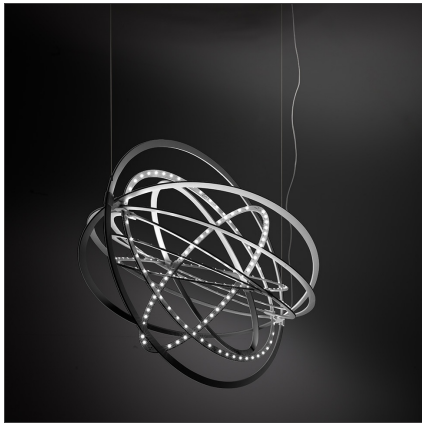

# Copernico Suspension - Aluminum

IP20    

Dimmerable: +  -

## DESCRIPTION

Suspension lamp, coordinated with the wall lamp model. Nine concentric mobile ellipses obtained from a single aluminium plate support a circuit of 384 white Leds; the ellipses rotate independently on two different axes, enabling the light emission to be directed and numerous spatial configurations to be obtained at the same time. When the device is closed it is completely flat.

## FEATURES

<b>Article Code:</b>	1623010A	<b>Material:</b>	Aluminum
<b>Colour:</b>	Aluminum	<b>Series:</b>	Design
<b>Installation:</b>	Suspension	<b>Emission:</b>	Diffused,direct,indirec
<b>Environment:</b>	Indoor		