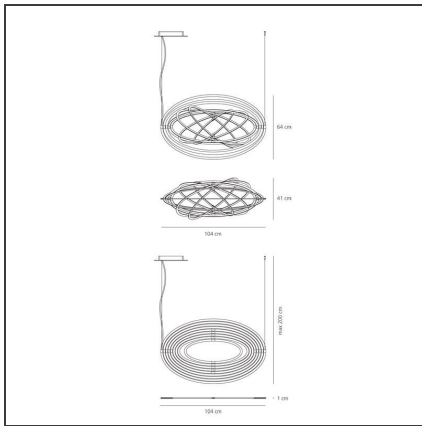

TECHNICAL DRAWINGS

FEATURES

Article Code:	1623020A	Material:	Aluminum
Colour:	Metal black	Series:	Design
Installation:	Suspension	Emission:	Diffused,direct,indirec
Environment:	Indoor		

DIMENSIONS

Length:	cm 104
Width:	cm 41
Rotation:	cm 360
Max Height from ceiling:	cm 200

INCLUDED SOURCES

Category:	LED	Color temperature (K):	3000K
Number:	1		
Watt:	31,5W		
Delivered lumens output (lm):	2300lm		
Type:	0		
Class:	A		

LUMINAIRE

Watt:	38W	Delivered lumens output (lm):	2565lm
		CCT:	0K
		Efficiency:	100%
		Efficacy:	67.5lm/W
		CRI:	0
		Dimmable Typology:	Push