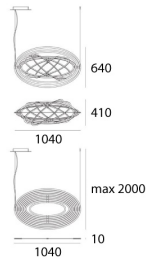

## LUMINAIRE

- Watt: **38W**
- Delivered lumens output: **2565lm**
- CCT: **0K**
- Efficiency: **100%**
- Efficacy: **67.5lm/W**
- CRI: **0**
- Dimmable Typology: **Push**

## DESCRIPTION

Suspension lamp, coordinated with the wall lamp model. Nine concentric mobile ellipses obtained from a single aluminium plate support a circuit of 384 white LEDs; the ellipses rotate independently on two different axes, enabling the light emission to be directed and numerous spatial configurations to be obtained at the same time. When the device is closed it is completely flat.

## DIMENSIONS

- Length: **cm 104**
- Width: **cm 41**
- Max Height from ceiling: **cm 200**
- Rotation: **360°**