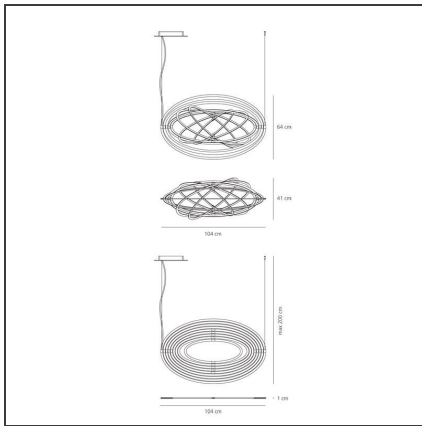

Copernico Suspension - Black

IP20

Dimmerable: + -

DESIGN BY

Carlotta de Bevilacqua, Paolo Dell'Elce

DESCRIPTION

Suspension lamp, coordinated with the wall lamp model. Nine concentric mobile ellipses obtained from a single aluminium plate support a circuit of 384 white Leds; the ellipses rotate independently on two different axes, enabling the light emission to be directed and numerous spatial configurations to be obtained at the same time. When the device is closed it is completely flat.

TECHNICAL DRAWINGS

FEATURES

| | | | |
|----------------------|-------------|------------------|-------------------------|
| Article Code: | 1623020A | Material: | Aluminum |
| Colour: | Metal black | Series: | Design |
| Installation: | Suspension | Emission: | Diffused,direct,indirec |
| Environment: | Indoor | | |

DIMENSIONS

| | |
|---------------------------------|--------|
| Length: | cm 104 |
| Width: | cm 41 |
| Rotation: | cm 360 |
| Max Height from ceiling: | cm 200 |

INCLUDED SOURCES

| | | | |
|--------------------------------------|--------|-------------------------------|-------|
| Category: | LED | Color temperature (K): | 3000K |
| Number: | 1 | | |
| Watt: | 31,5W | | |
| Delivered lumens output (lm): | 2300lm | | |
| Type: | 0 | | |
| Class: | A | | |

LUMINAIRE

| | | | |
|--------------|-----|--------------------------------------|----------|
| Watt: | 38W | Delivered lumens output (lm): | 2565lm |
| | | CCT: | 0K |
| | | Efficiency: | 100% |
| | | Efficacy: | 67.5lm/W |
| | | CRI: | 0 |
| | | Dimmable Typology: | Push |