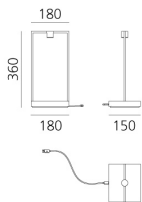

LUMINAIRE

- Watt: **1,7W**
- Delivered lumens output: **360lm**
- CCT: **3000K**
- CRI: **90**
- Dimmer Typology: **Push button Dimmer**

Notes

Battery life:
Dimmer step 1: 8h
Dimmer step 2: 11h
Dimmer step 3: 26h
3 hrs fast charge

DESCRIPTION

Curiosity is the new portable lamp that through its shape reveals its vocation for exposition but at the same time for relations. It showcases the spaces where people are or the objects that it can hold inside of it.

Neutral and essential in its graceful structure, it becomes functional enhancing the content. It is available in two sizes, to better adapt to host different objects.

It is a frame for displaying objects. Its base becomes the element that supports what you want to show illuminated by the small spotlight at its top.

It is a controlled light, which with the addition of a white glass sphere with amber light recreates a warm and cosy atmosphere around which to cultivate relationships and feel good.

Curiosity brings its space of light everywhere, and thanks to its long autonomy (up to 26 hours away from the net) it allows you to reinvent everyday light contexts.

It designs individual freedom by adapting to the domestic space, but above all it opens up new scenarios in public places.

Being able to build flexible and mobile displays, it is also a perfect tool for retail spaces, for exhibitions, or for restaurants, where it creates an intimate and elegant atmosphere able to follow the changing organization of the spaces.

"We all have that one object that tells the story of a lifetime, of a journey, or a collection of objects that we would like to underline with light. Curiosity - inspired by the universe of the "cabinet of curiosity" - was born from the desire to offer a small exhibition to all those who wish to showcase an object under its light. By nature, it is intended for any sector, both private and professional: museums, display of private collections or of objects on a restaurant table. Everyone is free to imagine its own presentation on the lamp stage.

But there is more to this: Curiosity is decorative and versatile. With its small removable diffuser, it can become an EXPO or a DECO lamp. Thanks to its battery, it is also nomadic and easy to move: it will find its place in all the interior design scenarios. Who said that curiosity was a bad defect?"

Daide Oppizzi

PRODUCT CODE: 0174010A

FEATURES

- Article Code: **0174010A**
- Colour: **Black-brown**
- Installation: **Table**
- Material: **Aluminium**
- Series: **Design Collection, 2020 Artemide Collection**
- design by: **Daide Oppizzi**

DIMENSIONS

- Length: **cm 18**
- Width: **cm 15**
- Height: **cm 36**