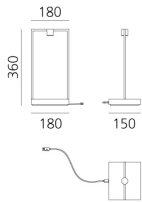

LUMINAIRE

- Watt: **1,7W**
- Delivered lumens output: **360lm**
- CCT: **3000K**
- CRI: **90**
- Dimmer Typology: **Push button Dimmer**

Notes

Battery life:
Dimmer step 1: 8h
Dimmer step 2: 11h
Dimmer step 3: 26h
3 hrs fast charge

DESCRIPTION

Curiosity is the new portable lamp that through its shape reveals its vocation for exposition but at the same time for relations. It showcases the spaces where people are or the objects that it can hold inside of it.

Neutral and essential in its graceful structure, it becomes functional enhancing the content. It is available in two sizes, to better adapt to host different objects.

It is a frame for displaying objects. Its base becomes the element that supports what you want to show illuminated by the small spotlight at its top.

It is a controlled light, which with the addition of a white glass sphere with amber light recreates a warm and cosy atmosphere around which to cultivate relationships and feel good.

Curiosity brings its space of light everywhere, and thanks to its long autonomy (up to 26 hours away from the net) it allows you to reinvent everyday light contexts.

It designs individual freedom by adapting to the domestic space, but above all it opens up new scenarios in public places.

Being able to build flexible and mobile displays, it is also a perfect tool for retail spaces, for exhibitions, or for restaurants, where it creates an intimate and elegant atmosphere able to follow the changing organization of the spaces.

"We all have that one object that tells the story of a lifetime, of a journey, or a collection of objects that we would like to underline with light. Curiosity - inspired by the universe of the "cabinet of curiosity" - was born from the desire to offer a small exhibition to all those who wish to showcase an object under its light. By nature, it is intended for any sector, both private and professional: museums, display of private collections or of objects on a restaurant table. Everyone is free to imagine its own presentation on the lamp stage.

But there is more to this: Curiosity is decorative and versatile. With its small removable diffuser, it can become an EXPO or a DECO lamp. Thanks to its battery, it is also nomadic and easy to move: it will find its place in all the interior design scenarios. Who said that curiosity was a bad defect?"

Davide Oppizzi

PRODUCT CODE: 0174110A

FEATURES

- Article Code: **0174110A**
- Colour: **Black-brown**
- Installation: **Table**
- Material: **Aluminium**
- Series: **Design Collection, 2020 Artemide Collection**
- design by: **Davide Oppizzi**

DIMENSIONS

- Length: **cm 18**
- Width: **cm 15**
- Height: **cm 36**