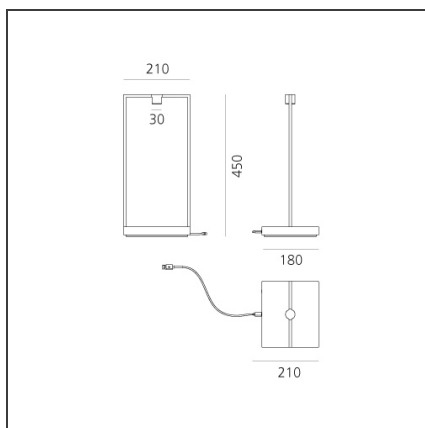

Curiosity 45

IP20 

DESIGN BY

Davide Oppizzi

DESCRIPTION

The product is not yet available.

TECHNICAL DRAWINGS

FEATURES

Colour:	Black-brown	Material:	Aluminium
Installation:	Table	Series:	Design, 2019 Artemide Collection

DIMENSIONS

Length:	cm 21
Width:	cm 21
Height:	cm 45

LUMINAIRE

Watt:	3,6W	Delivered lumens output (lm):	430lm
		CCT:	3000K
		CRI:	80