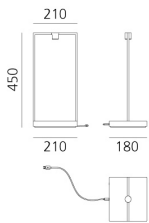

LUMINAIRE

- Watt: **3,6W**
- Delivered lumens output: **430lm**
- CCT: **3000K**
- CRI: **90**
- Dimmer Typology: **Push button Dimmer**

Notes

Battery life:
Dimmer step 1: 8h
Dimmer step 2: 11h
Dimmer step 3: 26h
3 hrs fast charge

DESCRIPTION

Curiosity is the new portable lamp that through its shape reveals its vocation for exposition but at the same time for relations. It showcases the spaces where people are or the objects that it can hold inside of it.

Neutral and essential in its graceful structure, it becomes functional enhancing the content. It is available in two sizes, to better adapt to host different objects.

It is a frame for displaying objects. Its base becomes the element that supports what you want to show illuminated by the small spotlight at its top.

It is a controlled light, which with the addition of a white glass sphere with amber light recreates a warm and cosy atmosphere around which to cultivate relationships and feel good.

Curiosity brings its space of light everywhere, and thanks to its long autonomy (up to 26 hours away from the net) it allows you to reinvent everyday light contexts.

It designs individual freedom by adapting to the domestic space, but above all it opens up new scenarios in public places.

Being able to build exible and mobile displays, it is also a perfect tool for retail spaces, for exhibitions, or for restaurants, where it creates an intimate and elegant atmosphere able to follow the changing organization of the spaces.

"We all have that one object that tells the story of a lifetime, of a journey, or a collection of objects that we would like to underline with light. Curiosity - inspired by the universe of the "cabinet of curiosity" - was born from the desire to offer a small exhibition to all those who wish to showcase an object under its light. By nature, it is intended for any sector, both private and professional: museums, display of private collections or of objects on a restaurant table. Everyone is free to imagine its own presentation on the lamp stage.

But there is more to this: Curiosity is decorative and versatile. With its small removable diffuser, it can become an EXPO or a DECO lamp. Thanks to its battery, it is also nomadic and easy to move: it will find its place in all the interior design scenarios. Who said that curiosity was a bad defect?"

Davide Oppizzi

PRODUCT CODE: 0176110A

FEATURES

- Article Code: **0176110A**
- Colour: **Black-brown**
- Installation: **Table**
- Material: **Aluminium**
- Series: **Design Collection**
- design by: **Davide Oppizzi**

DIMENSIONS

- Length: **cm 21**
- Width: **cm 21**
- Height: **cm 45**