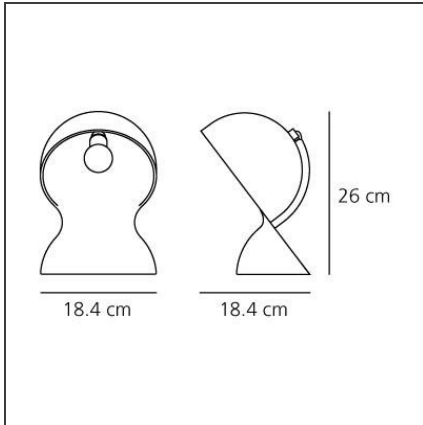

**TECHNICAL DRAWINGS**

**FEATURES**

<b>Article Code:</b>	1466030A	<b>Material:</b>	polycarbonate
<b>Colour:</b>	Black	<b>Series:</b>	Design
<b>Installation:</b>	Table	<b>Area contract:</b>	Residential
<b>Environment:</b>	Indoor	<b>Emission:</b>	Direct

**DIMENSIONS**

<b>Length:</b>	cm 18.4	<b>Impact Resistance:</b>	N.D.
<b>Width:</b>	cm 18.4	<b>Glow Wire Test:</b>	N.D.
<b>Height:</b>	cm 26		

**NOT INCLUDED SOURCES**

<b>Category:</b>	HALO
<b>Number:</b>	1
<b>Watt:</b>	30W
<b>Lbs:</b>	D45
<b>Socket:</b>	E14