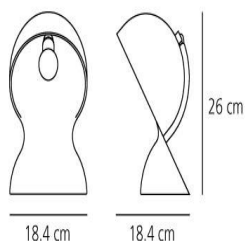

Dalù Black

Vico Magistretti

IP20      

LUMINAIRE

- Watt: **28W**
- Voltage: **220V-240V**
- Delivered lumens output: **345lm**
- CCT: **2800K**

Notes

Minimum 4 pieces per package.

DESCRIPTION

DIMENSIONS

- Length: **cm 18.4**
- Width: **cm 18.4**
- Height: **cm 26**
- Impact Resistance: **N.D.**
- Glow Wire Test: **N.D.°**

NOT INCLUDED SOURCES

- Category: **HALO**
- Number: **1**
- Lbs: **D45**
- Watt: **30W**
- Socket: **E14**