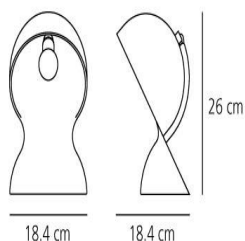

## LUMINAIRE

- Watt: **28W**
- Voltage: **220V-240V**
- Delivered lumens output: **345lm**
- CCT: **2800K**

## DIMENSIONS

- Length: **cm 18.4**
- Width: **cm 18.4**
- Height: **cm 26**
- Impact Resistance: **N.D.**
- Glow Wire Test: **N.D.°**

## NOT INCLUDED SOURCES

- Category: **HALO**
- Number: **1**
- Lbs: **D45**
- Watt: **30W**
- Socket: **E14**