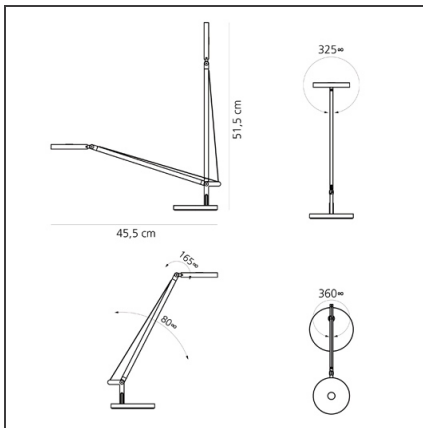

Demetra Micro Table - Grey 3000K

IP20 Dimmerable:

DESIGN BY

Naoto Fukasawa

DESCRIPTION

Demetra micro, in the table and wall version with arm, offers the same freedom of the traditional version, i.e. utmost flexibility in directing light across space. While its power and flow are just slightly reduced compared to the classical version, it has all the same pluses in terms of operation and lighting performance. warm light tone very high Cri 90 light quality maximum performance Dimmable with microswitch located on the appliance's head, it emits warm light with a very high colour yield (Cri 90) Its dimension is therefore minimized to fit into the smallest spaces and to expand the range of potential applications of the entire Demetra family, ideal for work and hospitality locations, as well as for home use.

TECHNICAL DRAWINGS

FEATURES

Article Code:	1747010A	Material:	aluminium, technopolymer, zamak
Colour:	Grey anthracite	Series:	Design
Installation:	Table	Emission:	Direct
Environment:	Indoor		

DIMENSIONS

Length:	cm 13	Max Extension Length:	cm 48
Width:	cm 12	Glow Wire Test:	750
Height:	cm 14		
Base Diameter:	cm 12		
Max Extension Height:	cm 51		