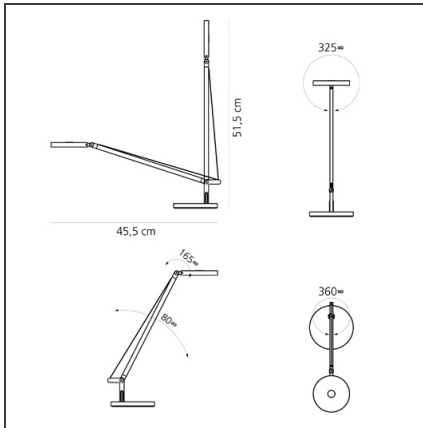

TECHNICAL DRAWINGS

FEATURES

Article Code:	1747050A	Material:	aluminium, technopolymer, zamak
Colour:	Opaque Black	Series:	Design
Installation:	Table	Emission:	Direct
Environment:	Indoor		

DIMENSIONS

Length:	cm 13	Max Extension Length:	cm 48
Width:	cm 12	Glow Wire Test:	750
Height:	cm 14		
Base Diameter:	cm 12		
Max Extension Height:	cm 51		

INCLUDED SOURCES

Category:	LED	Color temperature (K):	3000K
Number:	1	Color Tolerance:	MacAdam 2SDCM
Watt:	6W	CRI:	90
Delivered lumens output (lm):	780lm		
Type:	0		
Class:	A		

LUMINAIRE

Watt:	6W	Delivered lumens output (lm):	257lm
Voltage:	100-240V	CCT:	3000K
		Efficiency:	49%
		Efficacy:	42.82lm/W
		CRI:	90
		Dimmer Typology:	Microswitch Dimmer