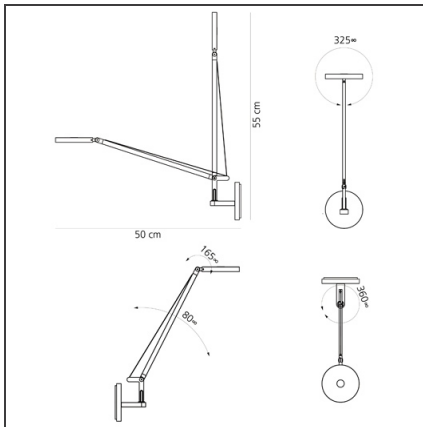

## DESCRIPTION

Demetra micro, in the table and wall version with arm, offers the same freedom of the traditional version, i.e. utmost flexibility in directing light across space. While its power and flow are just slightly reduced compared to the classical version, it has all the same pluses in terms of operation and lighting performance. warm light tone very high Cri 90 light quality maximum performance Dimmable with microswitch located on the appliance's head, it emits warm light with a very high colour yield (Cri 90) Its dimension is therefore minimized to fit into the smallest spaces and to expand the range of potential applications of the entire Demetra family, ideal for work and hospitality locations, as well as for home use.

## FEATURES

|                      |                 |                  |                             |
|----------------------|-----------------|------------------|-----------------------------|
| <b>Article Code:</b> | 1748W10A        | <b>Material:</b> | Aluminium, technopolymer    |
| <b>Colour:</b>       | Grey anthracite | <b>Series:</b>   | Design                      |
| <b>Installation:</b> | Wall            | <b>Emission:</b> | Direct and adjustable light |
| <b>Environment:</b>  | Indoor          |                  |                             |

## DIMENSIONS

|                              |       |                              |       |
|------------------------------|-------|------------------------------|-------|
| <b>Length:</b>               | cm 8  | <b>Max Extension Length:</b> | cm 51 |
| <b>Width:</b>                | cm 10 | <b>Glow Wire Test:</b>       | 750   |
| <b>Height:</b>               | cm 18 |                              |       |
| <b>Base Diameter:</b>        | cm 11 |                              |       |
| <b>Max Extension Height:</b> | cm 55 |                              |       |