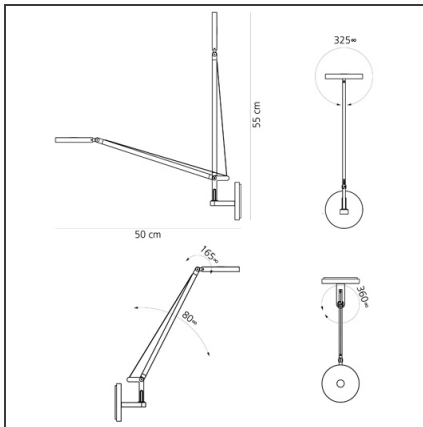

## DESCRIPTION

Demetra micro, in the table and wall version with arm, offers the same freedom of the traditional version, i.e. utmost flexibility in directing light across space. While its power and flow are just slightly reduced compared to the classical version, it has all the same pluses in terms of operation and lighting performance. warm light tone very high Cri 90 light quality maximum performance Dimmable with microswitch located on the appliance's head, it emits warm light with a very high colour yield (Cri 90) Its dimension is therefore minimized to fit into the smallest spaces and to expand the range of potential applications of the entire Demetra family, ideal for work and hospitality locations, as well as for home use.

## FEATURES

<b>Article Code:</b>	1748W50A	<b>Material:</b>	Aluminium, technopolymer
<b>Colour:</b>	Opaque Black	<b>Series:</b>	Design
<b>Installation:</b>	Wall	<b>Emission:</b>	Direct and adjustable light
<b>Environment:</b>	Indoor		

## DIMENSIONS

<b>Length:</b>	cm 8	<b>Max Extension Length:</b>	cm 51
<b>Width:</b>	cm 10	<b>Glow Wire Test:</b>	750
<b>Height:</b>	cm 18		
<b>Base Diameter:</b>	cm 11		
<b>Max Extension Height:</b>	cm 55		