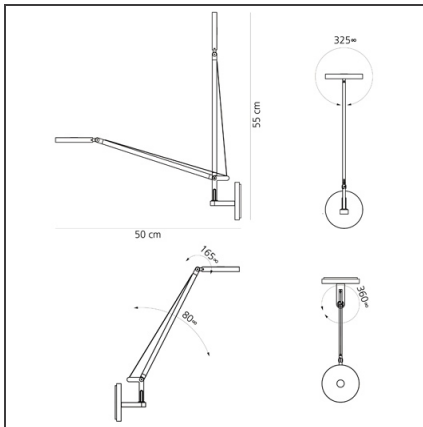

Demetra Micro Wall Polished black 3000K

IP20   CE

DESIGN BY

Naoto Fukasawa

DESCRIPTION

Demetra micro, in the table and wall version with arm, offers the same freedom of the traditional version, i.e. utmost flexibility in directing light across space. While its power and flow are just slightly reduced compared to the classical version, it has all the same pluses in terms of operation and lighting performance. warm light tone very high Cri 90 light quality maximum performance Dimmable with microswitch located on the appliance's head, it emits warm light with a very high colour yield (Cri 90) Its dimension is therefore minimized to fit into the smallest spaces and to expand the range of potential applications of the entire Demetra family, ideal for work and hospitality locations, as well as for home use.

TECHNICAL DRAWINGS

FEATURES

Article Code:	1748050A	Material:	Aluminium, technopolymer
Colour:	Opaque Black	Series:	Design
Installation:	Wall	Emission:	Direct and adjustable light
Environment:	Indoor		

DIMENSIONS

Length:	cm 8	Max Extension Length:	cm 51
Width:	cm 10	Glow Wire Test:	750
Height:	cm 18		
Base Diameter:	cm 11		
Max Extension Height:	cm 55		

INCLUDED SOURCES

Category:	LED	Color temperature (K):	3000K
Number:	1	Color Tolerance:	MacAdam 2SDCM
Watt:	6W	CRI:	90
Delivered lumens output (lm):	780lm		
Type:	0		
Class:	A		