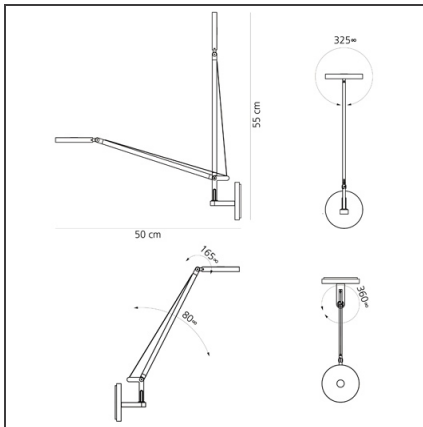

## DESCRIPTION

Demetra micro, in the table and wall version with arm, offers the same freedom of the traditional version, i.e. utmost flexibility in directing light across space. While its power and flow are just slightly reduced compared to the classical version, it has all the same pluses in terms of operation and lighting performance. warm light tone very high Cri 90 light quality maximum performance Dimmable with microswitch located on the appliance's head, it emits warm light with a very high colour yield (Cri 90) Its dimension is therefore minimized to fit into the smallest spaces and to expand the range of potential applications of the entire Demetra family, ideal for work and hospitality locations, as well as for home use.

## FEATURES

<b>Article Code:</b>	1748020A	<b>Material:</b>	Aluminium, technopolymer
<b>Colour:</b>	White	<b>Series:</b>	Design
<b>Installation:</b>	Wall	<b>Emission:</b>	Direct and adjustable light
<b>Environment:</b>	Indoor		

## DIMENSIONS

<b>Length:</b>	cm 8	<b>Max Extension Length:</b>	cm 51
<b>Width:</b>	cm 10	<b>Glow Wire Test:</b>	750
<b>Height:</b>	cm 18		
<b>Base Diameter:</b>	cm 11		
<b>Max Extension Height:</b>	cm 55		